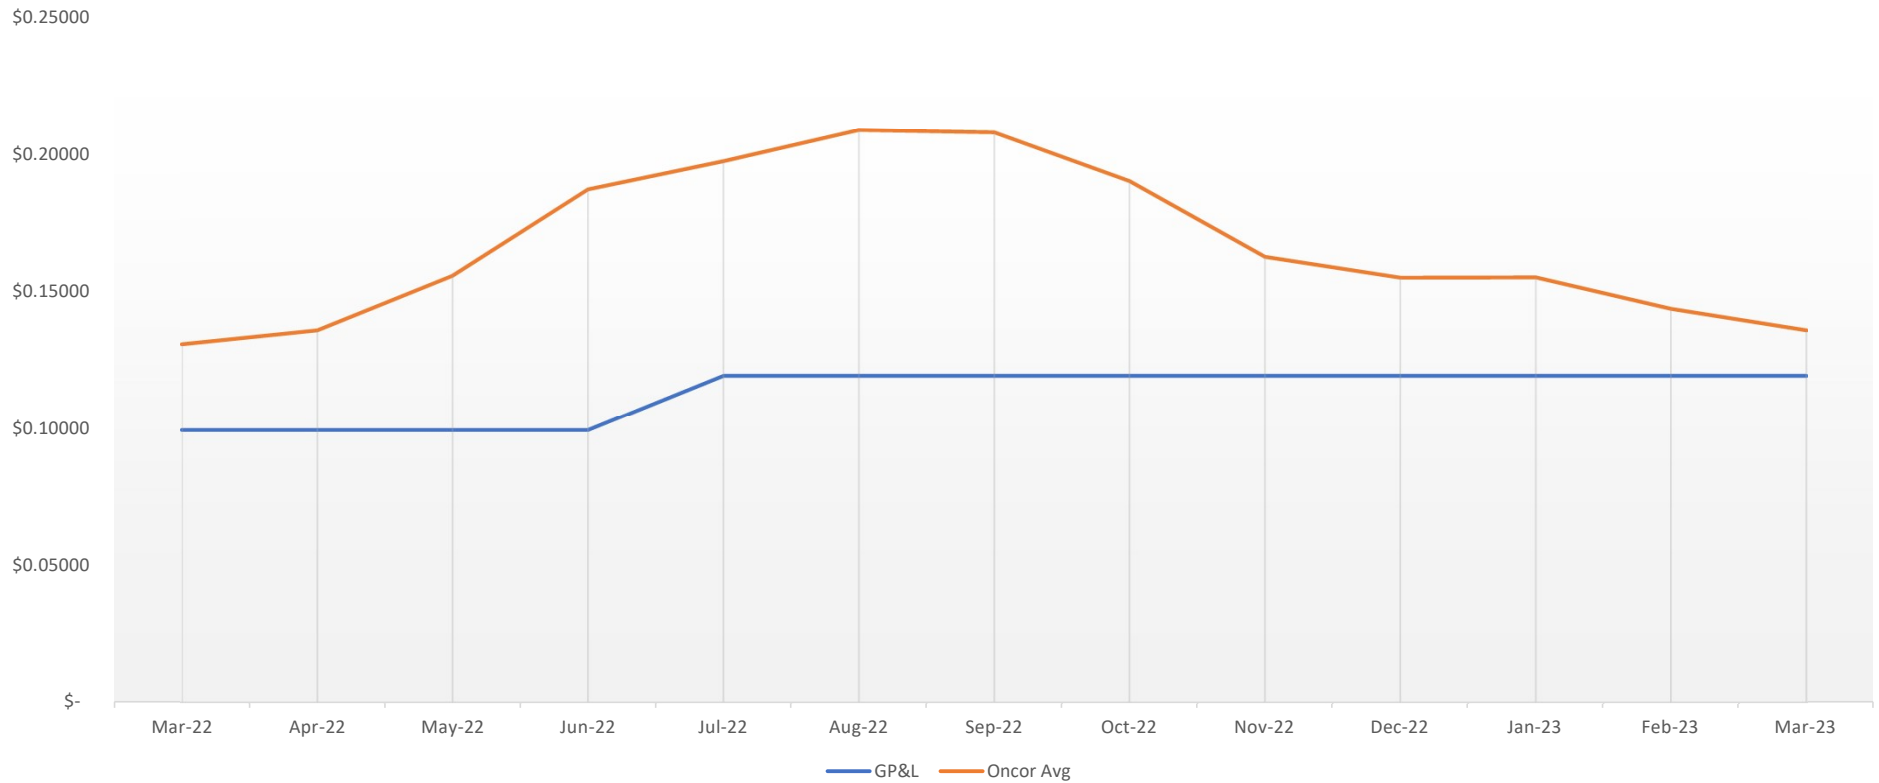

Oncor vs GP&L Prices

$/kwh, est 1500 kwh usage per month