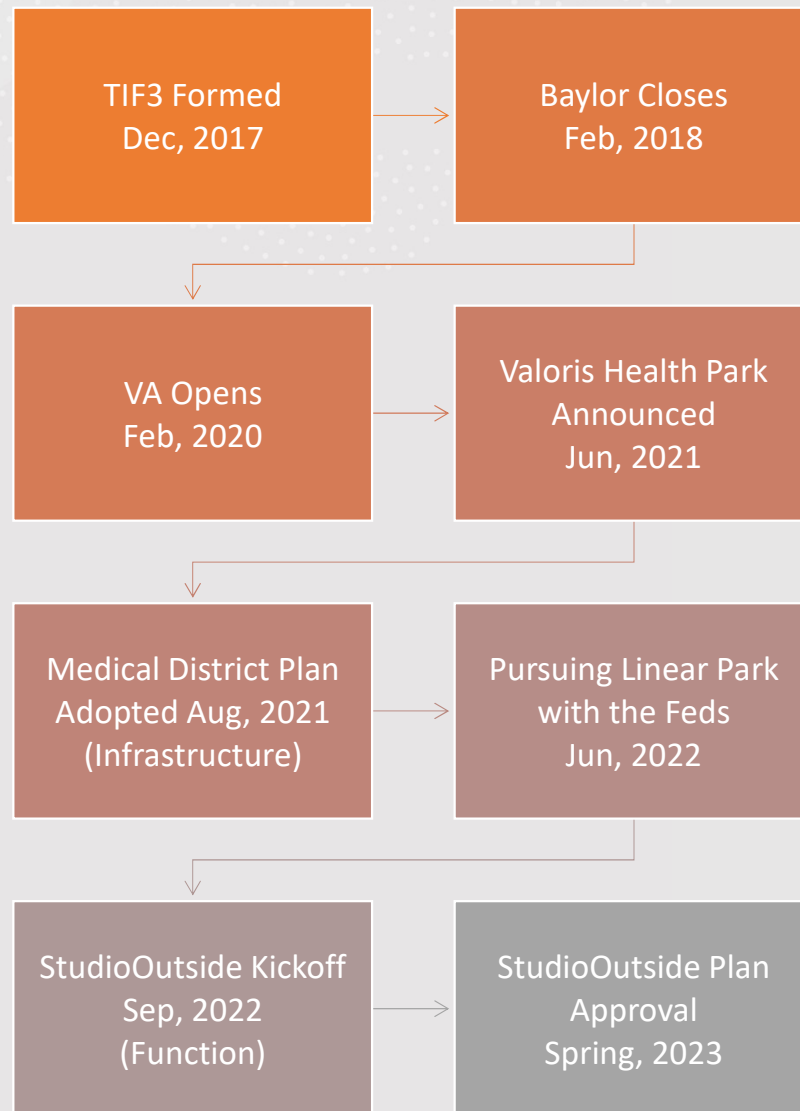

2022:

Forest Ln, Between International and Kirby

*Forest Ln, East of Shiloh

*Miller Park Dr, Track Abandonment

2023:

Jupiter Rd, Between Forest Ln and Miller Park

Kingsley Rd, Between Industrial and National

Kingsley Rd, Between Market St and Shiloh

Miller Rd, Between Sherwin and Shiloh

Streets Questions?

VA Hospital – Medical District

Hospital Area Plan

Plaza III Mural
Feb, 2023

Medical District Questions?

Parks and Playgrounds