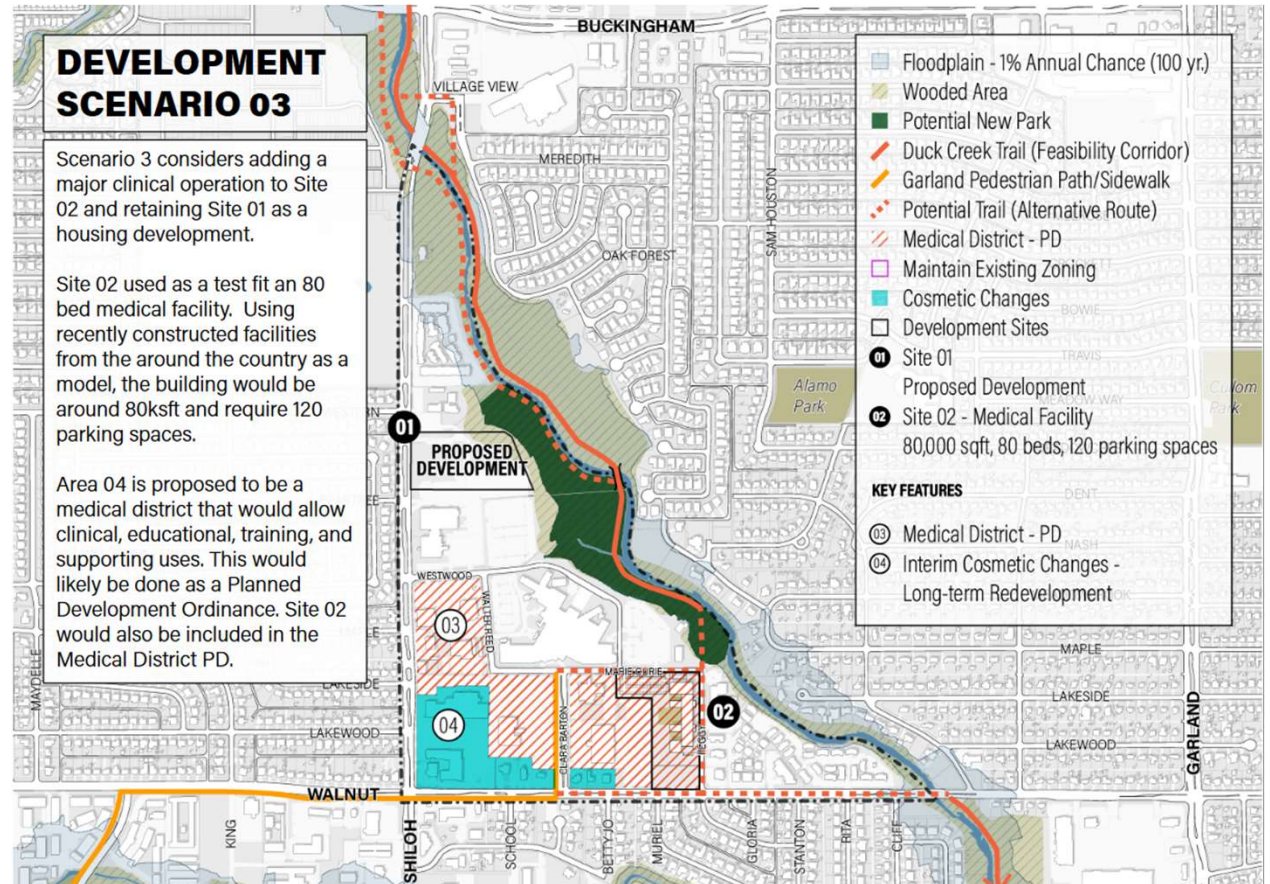

2022:

Forest Ln, Between International and Kirby

*Forest Ln, East of Shiloh

*Miller Park Dr, Track Abandonment

2023:

Jupiter Rd, Between Forest Ln and Miller Park

Kingsley Rd, Between Industrial and National

Kingsley Rd, Between Market St and Shiloh

Miller Rd, Between Sherwin and Shiloh

Streets Questions?

VA Hospital – Medical District

Hospital Area Plan

Plaza III Mural
Feb, 2023

Medical District Questions?

Parks and Playgrounds

- Alamo (1970)
- Cullom (1987)
- Peavy (1971)
- Winters Softball (1998)
- Woodland (1998)
- Yarborough (1988)

Trails and Future Parks

Winters Trail
Future: Old Las Brisas
Location

'Las Brisas' Park Area

- Acquired in 2022
- Project started in D8, moved to D6
- Marion Dr @ Hat Co

Parks & Rec
Questions?

Key Accomplishments

- 2019 Bond Program
 - Animal Shelter Replacement
 - ARPA
 - Cultural Arts Master Plan
 - Dog Park
 - Lowered Water Rates
 - Medical District / VA
 - Naaman School Road
 - Reviewed > 30,000 House and Senate Bills
 - Sidewalk Repair Program
 - Tax Cuts
-