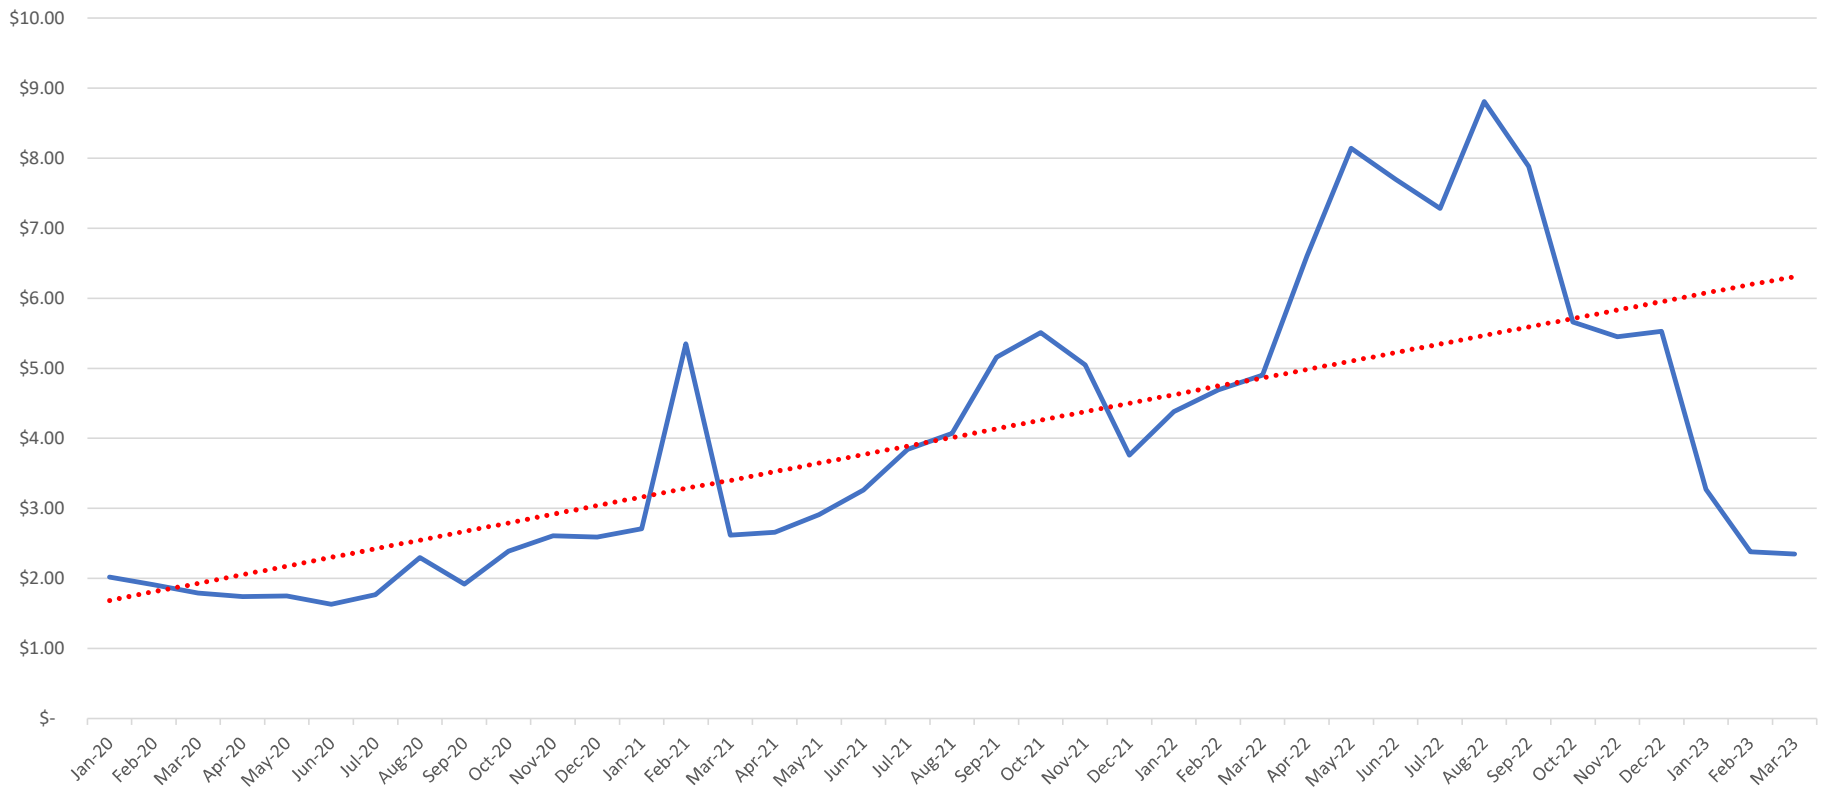

Natural Gas Prices (NYMEX)

Nat Gas $/mmbtu